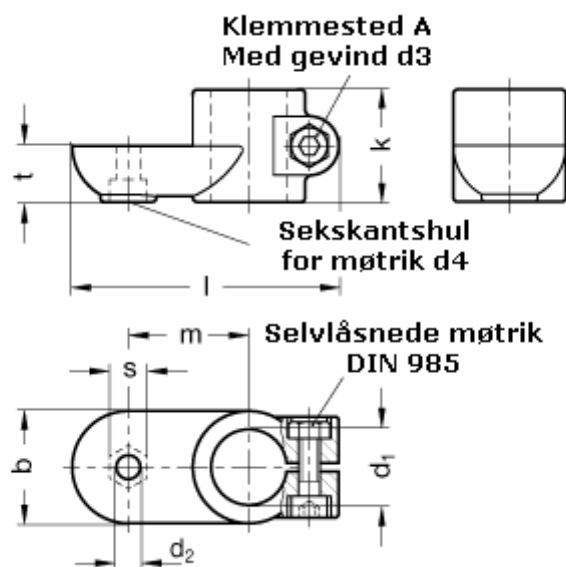

Article number: 20274B25MZ2BL

Description: E+G Swivel clamp connector
GN274-B25-MZ-2-BL

Measures

b = 40	s = 13
d1 = B25	t = 20.0
d2 = 8.5	
d3 = M 8	
d4 = M 8	
k = 40	
l = 95	
m = 43	